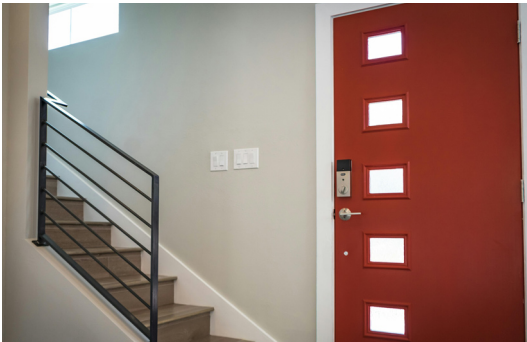

Warm

- Thermally efficient rigid polymer subframe. Our designer doors use a 40mm insulated reinforced Rava panel as standard (not 28mm).
- Weatherproof tested and double rebated for additional draught-proofing.
- 70mm frame depth with stylish chamfered frame.
- Door frame is a five chambered profile for higher insulation and strength.

Robust

- Impact resistant Renolit foiled frames and door skins. Never sprayed, so durable and resilient to scratches. Ideal for everyday family living.
- Heavy duty height adjustable hinges.
- Anti-bowing, warping and twisting designed technology.

Designed by you

- Choice of four ranges:
 - H Series
 - Designer Collection
 - Signature Collection
 - Traditional Collection
- Standard and low threshold choices.
- Choice of hardware – lever/lever handles, letterboxes and numerals and more.