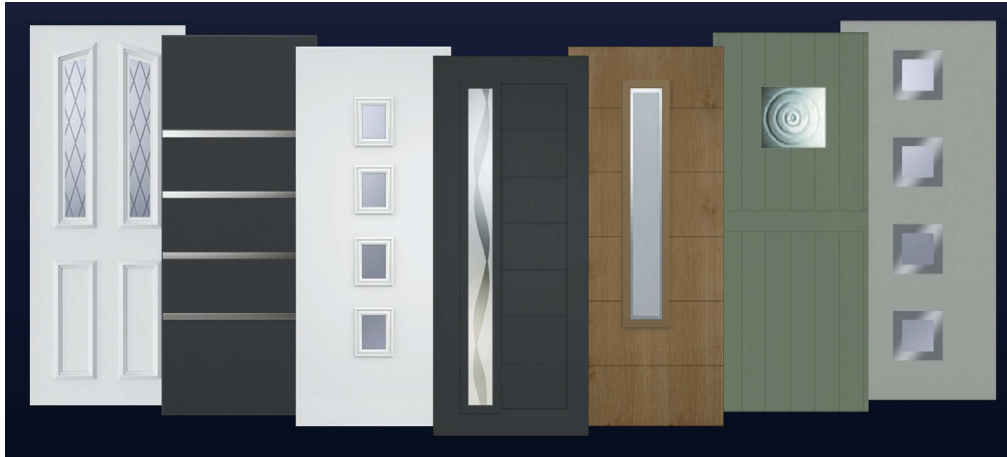

H Series

Signature

Traditional

Designer

uPVC Designer Doors

At DoorsNI we are pleased to introduce our stylish Designer Panel Doors Range. This range offers contemporary designs to suit more modern tastes and improve your home's friendly modern kerb appeal. Our designer panels offer a durable and low maintenance door with all the functionality of the new breed of uPVC doors. Easy to use, robust, affordable and without the issues associated with heavy composites. If you are looking for a door that looks great, is durable and designed for daily living, then our Designer Panel Doors Range is for you.

Warm

- Thermally efficient rigid polymer subframe. Our designer doors use a 40mm insulated reinforced Rava panel as standard (not 28mm).
- Weatherproof tested and double rebated for additional draught-proofing.
- 70mm frame depth with stylish chamfered frame.
- Door frame is a five chambered profile for higher insulation and strength.

Robust

- Impact resistant Renolit foiled frames and door skins. Never sprayed, so durable and resilient to scratches. Ideal for everyday family living.
- Heavy duty height adjustable hinges.
- Anti-bowing, warping and twisting designed technology.

Colour choices

- 12 colours.
- All can be dual coloured, with white on the inside.

	White		Anthracite Grey
	Whitegrain		Agate Grey
	Rosewood		Dark Green
	Golden Oak		Blue
	Black/Brown		Chartwell Green
	Cream		Red